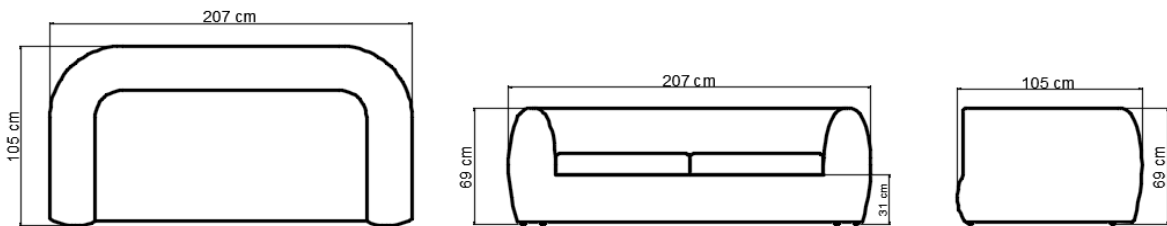

22383

DYANSTY LOVESEAT

WHITE MUSHROOM N-PROFILE + SUPER WHITE

SKYLINE DESIGN® OUTDOOR FURNITURE

DIMENSIONS

DIMENSIONS 207 x 105 x 69 cm HT.
ARM HEIGHT 69 cm
SEAT HEIGHT 31 cm
SEAT WIDTH 150 cm
SEAT DEPTH 75 cm

CHARACTERISTICS

FRAME 1 piece
GROSS WEIGHT 35,50 Kg
VOLUME 1,54 m3
CUSHION 1 set
GROSS WEIGHT 9,10 Kg
VOLUME 0,38 m3

FINISHES

-  **WEAVING**
White Mushroom
N-Profile 15mm
-  **COATING**
Super White
-  **CUSHION**
Canvas Granite 5402