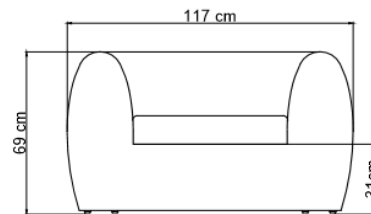

22381

DYANSTY ARMCHAIR

WHITE MUSHROOM N-PROFILE + SUPER WHITE

SKYLINE DESIGN® OUTDOOR FURNITURE

DIMENSIONS

DIMENSIONS 117 x 105 x 69 cm HT.
ARM HEIGHT 69 cm
SEAT HEIGHT 31 cm
SEAT WIDTH 64 cm
SEAT DEPTH 75 cm

CHARACTERISTICS

FRAME 1 piece
GROSS WEIGHT 18,76 Kg
VOLUME 0,89 m³
CUSHION 1 set
GROSS WEIGHT 4,90 Kg
VOLUME 0,15 m³

FINISHES

WEAVING
 White Mushroom
 N-Profile 15mm

COATING
 Super White

DYANSTY COLLECTION ARMCHAIR