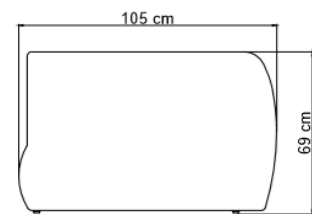

22381

DYANSTY ARMCHAIR

WHITE MUSHROOM N-PROFILE + SUPER WHITE

SKYLINE DESIGN® OUTDOOR FURNITURE

DIMENSIONS

DIMENSIONS 117 x 105 x 69 cm HT.
ARM HEIGHT 69 cm
SEAT HEIGHT 31 cm
SEAT WIDTH 64 cm
SEAT DEPTH 75 cm

CHARACTERISTICS

FRAME 1 piece
GROSS WEIGHT 18,76 Kg
VOLUME 0,89 m³
CUSHION 1 set
GROSS WEIGHT 4,90 Kg
VOLUME 0,15 m³

FINISHES

WEAVING
 White Mushroom
 N-Profile 15mm

COATING
 Super White

DYANSTY COLLECTION ARMCHAIR