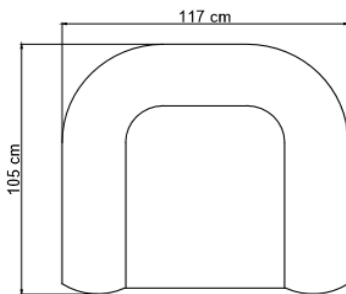

22381

DYANSTY ARMCHAIR

WHITE MUSHROOM N-PROFILE + SUPER WHITE

SKYLINE DESIGN® OUTDOOR FURNITURE

DIMENSIONS

DIMENSIONS 117 x 105 x 69 cm HT.
ARM HEIGHT 69 cm
SEAT HEIGHT 31 cm
SEAT WIDTH 64 cm
SEAT DEPTH 75 cm

CHARACTERISTICS

FRAME 1 piece
GROSS WEIGHT 18,76 Kg
VOLUME 0,89 m³
CUSHION 1 set
GROSS WEIGHT 4,90 Kg
VOLUME 0,15 m³

FINISHES

WEAVING
 White Mushroom
 N-Profile 15mm

COATING
 Super White

DYANSTY COLLECTION ARMCHAIR