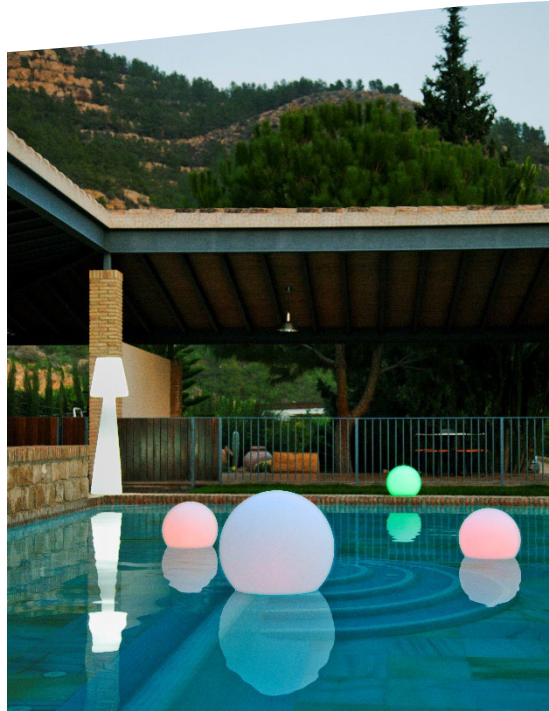

**SOY LIGERO**  
I AM LIGHTWEIGHT

**SOY SUPERFUERTE**  
I AM VERY STRONG

**RECICLAME**  
REICLY ME

**Material: Polietileno/Polyethylene**

**Pallet EU 80x120x180: unds/units**