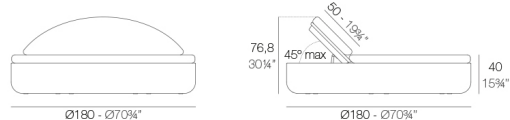

Rotation Giro	Thick cushion Grosor acolchado
Daybed reclining backrest	360°	4"
Daybed reclining	360°	10"

ACABADOS

BASIC

Ref. 54181

Polyethylenharz matte Oberfläche ..

- EIS
- WEIB
- SCHWARZ
- BRONZE
- STAHL
- ANTHRAZITE
- ROT
- PISTAZIE
- ORANGE
- KHAKI
- NAVY
- TAUPE
- PLUM
- ECRU