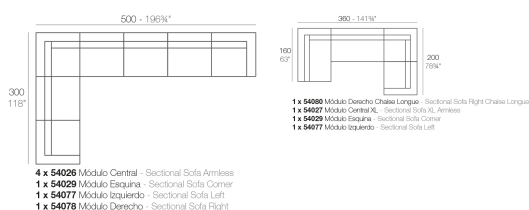

Peso

25 Kg

Includes

ACOLCHADO NAUTIC Tejido náutico apto para interior y exterior.

VELA Sofá Módulo Esquina
VELA Sectional Sofa Corner

Combinations

Acabados

BASIC