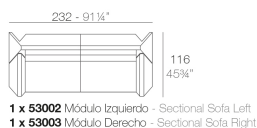

Peso

28 Kg

Includes

ACOLCHADO NAUTIC Tejido náutico apto para interior y exterior.

Combinations

Acabados

BASIC

Ref. 53002