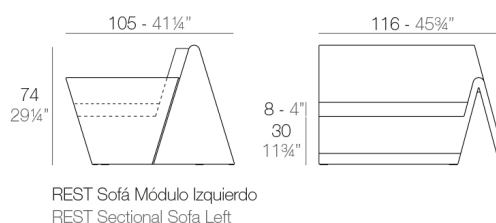

Peso

28 Kg

Includes

ACOLCHADO NAUTIC Tejido náutico apto para interior y exterior.

Combinations

Acabados

BASIC

Ref. 53002