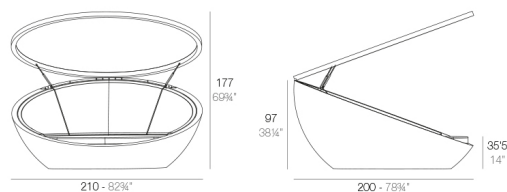

LED RGBW BATERIA

Ref. 54136DY

Mobiliario con iluminación interior mediante tecnología LED RGBW,

ULM Daybed con parasol
ULM Daybed with sunroof

	Open Abierto	Close Cerrado	Rotation Giro	Thick cushion Grosor acolchado
Daybed with sunroof	69 3/4"	98 1/4"	360°	3 1/4"
Daybed con parasol	177	97	360°	8