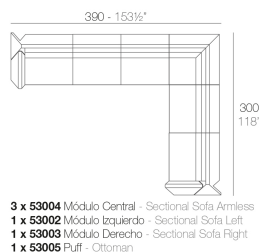

Peso

28 Kg

Includes

ACOLCHADO NAUTIC Tejido náutico apto para interior y exterior.

Combinations

Acabados

BASIC

Ref. 53002