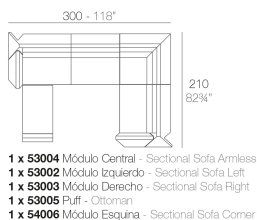

Peso

28 Kg

Includes

ACOLCHADO NAUTIC Tejido náutico apto para interior y exterior.

Combinations

Acabados

BASIC

Ref. 53002