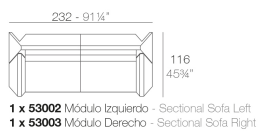

Peso

28 Kg

Includes

ACOLCHADO NAUTIC Tejido náutico apto para interior y exterior.

Combinations

Acabados

BASIC

Ref. 53002