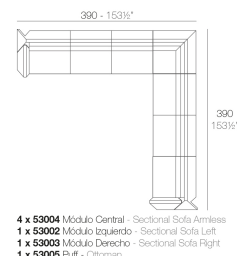

Peso

28 Kg

Includes

ACOLCHADO NAUTIC Tejido náutico apto para interior y exterior.

Combinations

Acabados

BASIC

Ref. 53002