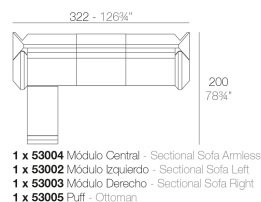

Peso

28 Kg

Includes

ACOLCHADO NAUTIC Tejido náutico apto para interior y exterior.

Combinations

Acabados

BASIC

Ref. 53002