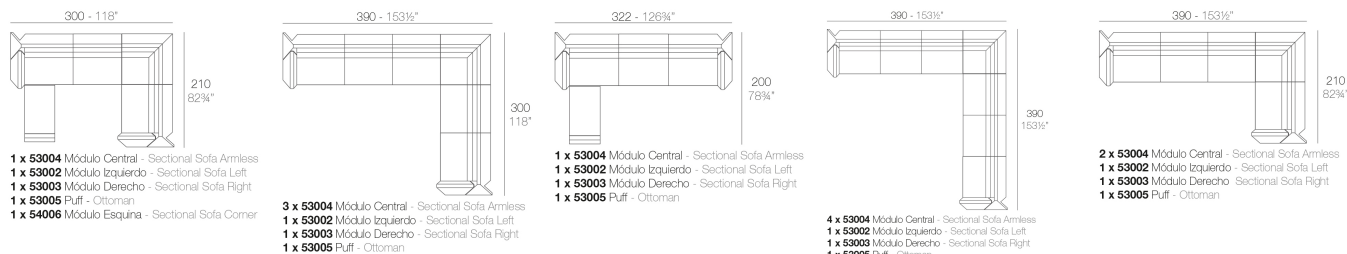

Peso

21 Kg

Includes

ACOLCHADO NAUTIC Tejido náutico apto para interior y exterior.

REST Sofá Módulo Central
REST Sectional Sofa Armless

Combinations

Acabados

BASIC