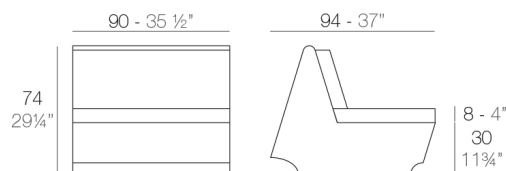

Peso

21 Kg

Includes

ACOLCHADO NAUTIC Tejido náutico apto para interior y exterior.

REST Sofá Módulo Central
REST Sectional Sofa Armless

Combinations

Acabados

BASIC