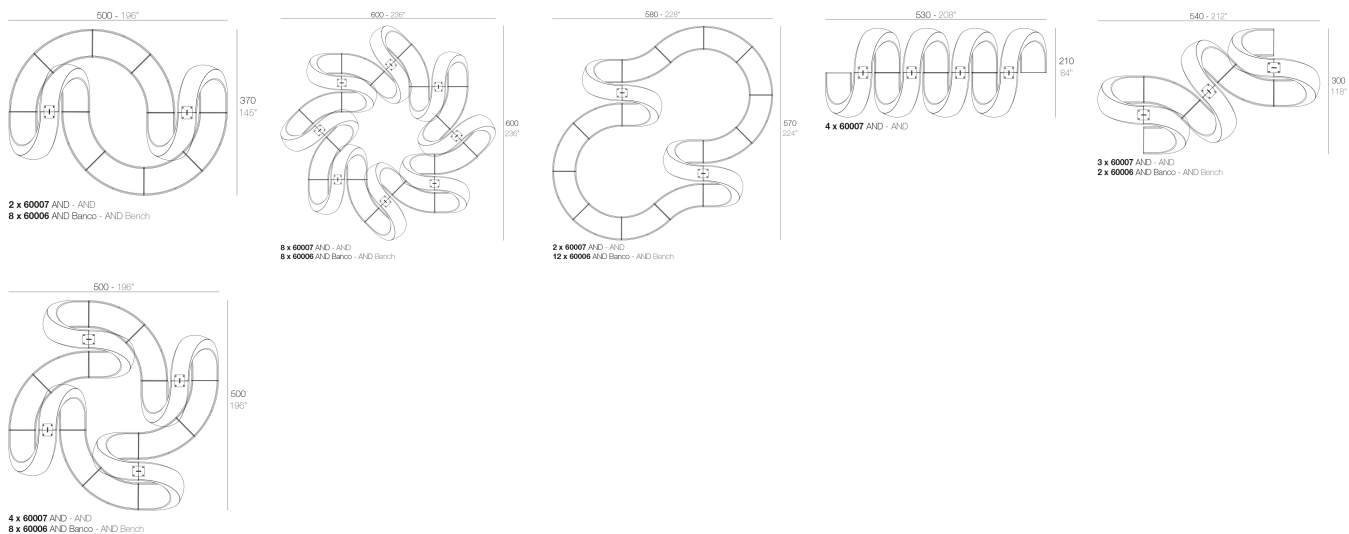

Peso

168.85 Kg

NOTES

Special edition 2015

Combinations

Acabados

BASIC

Ref. 60007